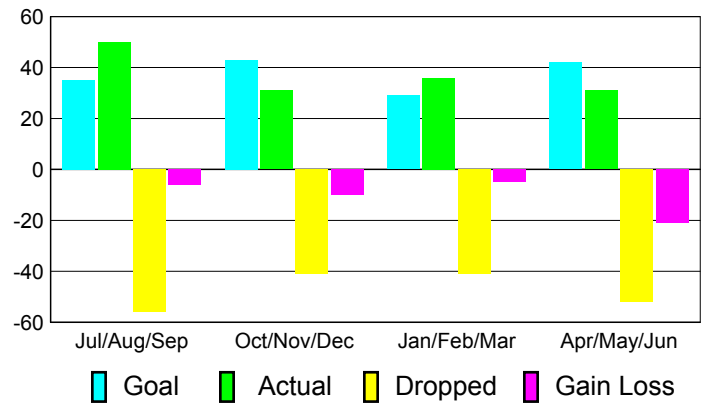

### YTD Status Quo Clubs 2010-2011

Status Quo Clubs Compared to Status Quo Members

## MEMBERSHIP

**Membership Results**  
2010-2011

**Membership**  
2009-2010

Month	Net Memb Goal	Actual New Memb	Actual Dropped Memb	Gain/Loss of Memb	Gain/Loss of Memb
Jul/Aug/Sep	35	50	-56	-6	-9
Oct/Nov/Dec	43	31	-41	-10	-1
Jan/Feb/Mar	29	36	-41	-5	45
Apr/May/June	42	31	-52	-21	-16
<b>Totals</b>	<b>149</b>	<b>148</b>	<b>-190</b>	<b>-42</b>	<b>19</b>

### Membership Results 2010-2011

Goal, New, Dropped, Gain/Loss

### Comparison of Membership Gain/Loss

Current Year Compared to the Previous Year