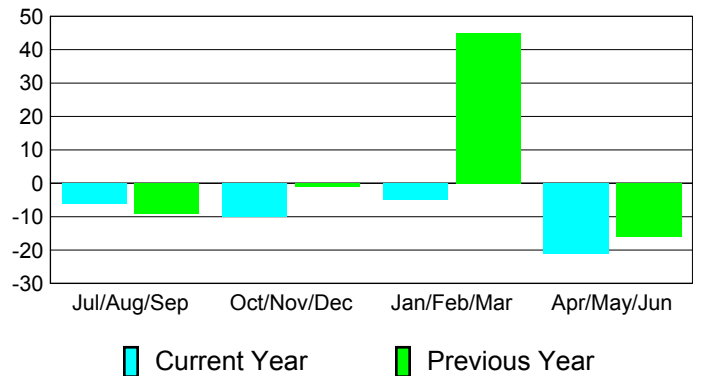

Gender Comparison 2010-2011

Jul/Aug/Sep

Oct/Nov/Dec

Jan/Feb/Mar

Apr/May/June

Male

Female