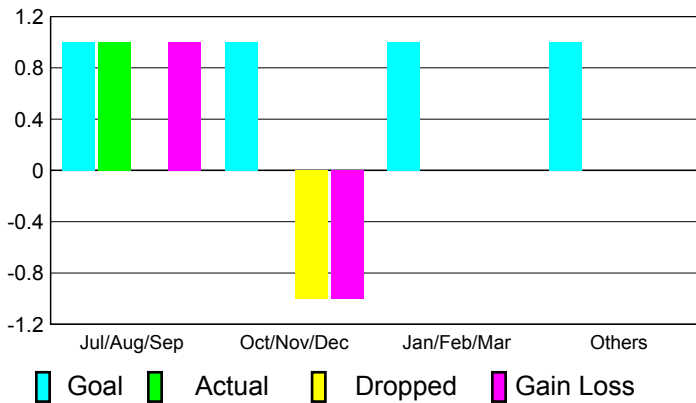

## CLUBS

**Club Results**  
2010-2011

**Clubs**  
2009-2010

Month	New Club Goal	Actual New Clubs	Actual Dropped Clubs	Gain/Loss of Clubs	Gain/Loss of Clubs
Jul/Aug/Sep	1	1	0	1	0
Oct/Nov/Dec	1	0	-1	-1	0
Jan/Feb/Mar	1	0	0	0	0
Apr/May/June	1	0	0	0	0
<b>Totals</b>	<b>4</b>	<b>1</b>	<b>-1</b>	<b>0</b>	<b>0</b>

### Club Results 2010-2011

Goal, New, Dropped, Gain/Loss

### Comparison of Club Gain/Loss

Current Year Compared to the Previous Year